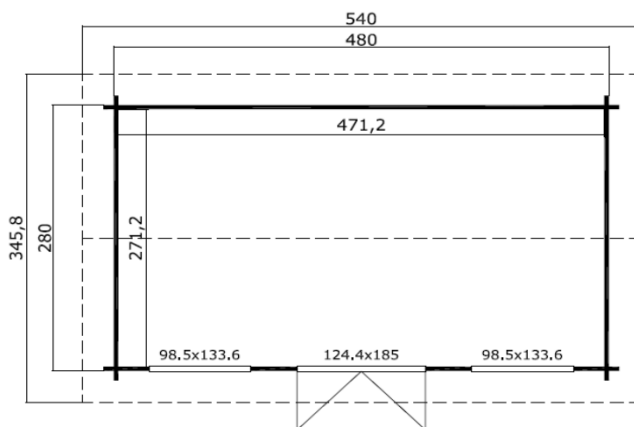

★ ★ ★
GUARANTEE

5
YEARS

UNDER
2,5
metres

DIMENSIONS

Floor Area	12,80 m ²
Roof dimensions	5,40 x 3,46 m
Cubic volume	≈ 28,1 m ³
Wall height	≈ 2,00 m
Ridge height	≈ 2,40 m
Front overhang	≈ 33 cm

WINDOWS & DOORS (DGP*)

1 double door	124,4 x 185,0 cm
2 double windows	98,5 x 133,6 cm

windows open outward

*DGP - Double Glazed Premium

PACKAGING: 1 PALLET

630 x 118 x 55 cm
1078 kg

ROOF & FLOOR

Roof/Floor boards	18 mm
Roof surface	19,44 m ²
Roof angle	≈ 16,2°
Treated Bearers	45 x 45 mm