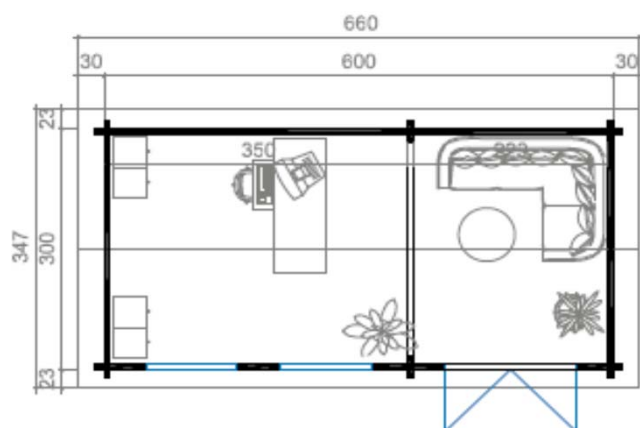

70
mm

2

10

★ ★ ★
GUARANTEE

5
YEARS

UNDER
2,5
metres

Mirroring option

PACKAGING: 1 PALLET

660 x 115 x 85 cm
1871 kg

DIMENSIONS

Floor Area	16.70 m ²
Roof dimensions	2x1.80x6.60
Cubic volume	≈ 37.6 m ³
Wall height	≈ 2,04 m
Ridge height	≈ 2,45 m
Front overhang	≈ 30 cm

WINDOWS & DOORS (DGP+*)

1 double door	158,0 x 186,5 cm
2 double window	110,0 x 172,9 cm

1 double window as an option
window is inward opening tilt and turn

*DGP+ - Double Glazed Premium Plus

ROOF & FLOOR

Roof boards	18 mm
Floor boards	18 mm
Roof surface	23.70 m ²
Roof slope	≈ 15.2°
Treated Bearers	70 x 45 mm