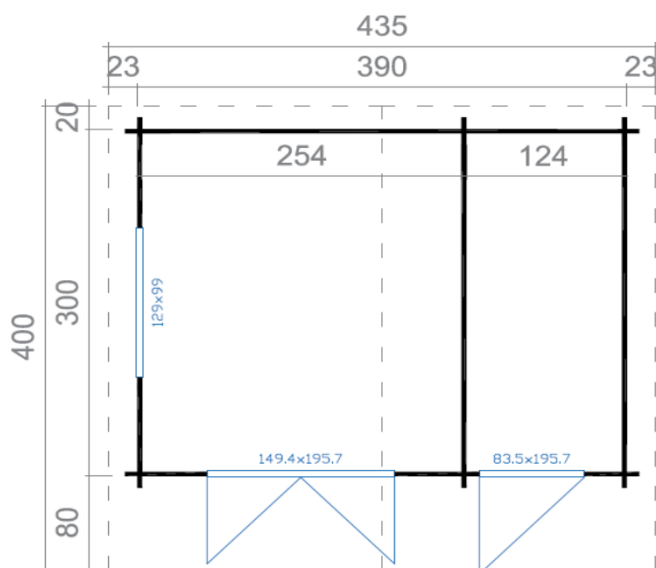

★ ★ ★
GUARANTEE

5
YEARS

UNDER
2,5
metres

PACKAGING: 1 PALLET

440 x 118 x 75 cm
1100 kg

DIMENSIONS

| | |
|-----------------|------------------------|
| Floor Area | 11,15 m ² |
| Roof dimensions | 4,35 x 4,00 m |
| Cubic volume | ≈ 24,48 m ³ |
| Wall height | ≈ 2,05 m |
| Ridge height | ≈ 2,34 m |
| Front overhang | ≈ 80 cm |

WINDOWS & DOORS (DGP*)

| | |
|----------------------|------------------|
| 1 double door | 149,4 x 195,7 cm |
| 1 single door | 83,5 x 195,7 cm |
| 1 double window | 129,0 x 99,0 cm |
| windows open outward | |

*DGP - Double Glazed Premium

ROOF & FLOOR

| | |
|-------------------|----------------------|
| Roof/Floor boards | 18 mm |
| Roof surface | 17,60 m ² |
| Roof angle | ≈ 8,3° |
| Treated Bearers | 70 x 45 mm |