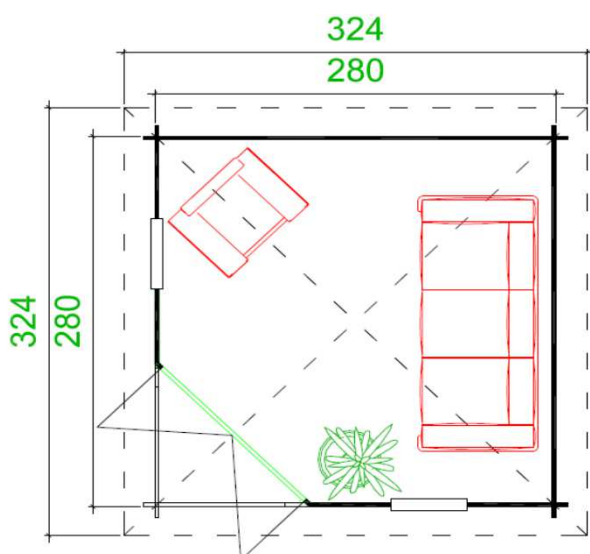

5
YEARS

UNDER
2,5
metres

PACKAGING: 1 PALLET

440 x 118 x 65 cm
760 kg

DIMENSIONS

Floor Area	6,84 m ²
Roof dimensions	3,24 x 3,24
Cubic volume	≈ 15,5 m ³
Wall height	≈ 2,05 m
Ridge height	≈ 2,46 m
Front overhang	≈ 21 cm

WINDOWS & DOORS (DGP*)

1 double door	149,4 x 173,6 cm
2 single windows	52,5 x 156,0 cm
windows open outward	

*DGP - Double Glazed Premium

ROOF & FLOOR

Roof/Floor boards	18 mm
Roof surface	10,80 m ²
Roof slope	≈ 15.0°
Treated Bearers	45 x 45 mm