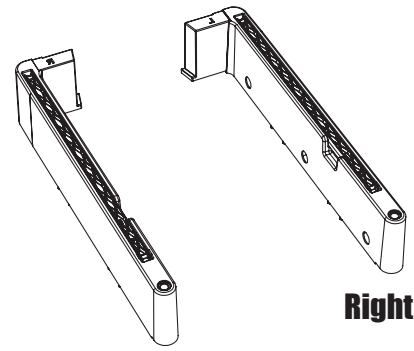

SS267

Garden Shed

parts

Left x1

x2

Right x1

x2

Left x1

Right x1

x8

x5

1.

2.

3.

4.

5.