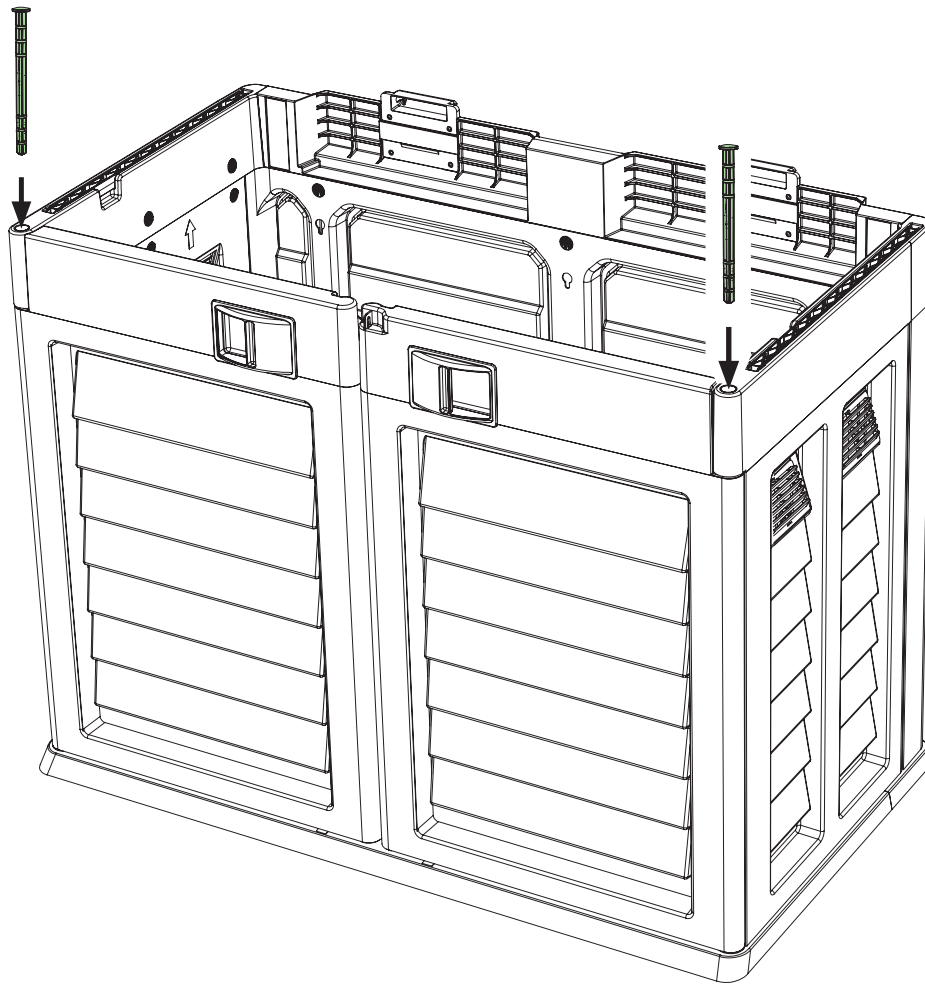

SS267

Garden Shed

parts

Left x1

x2

Right x1

x2

Left x1

A x2

12.

B x2

x2

13.