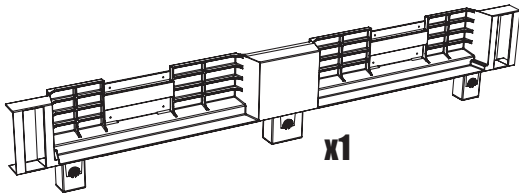

SS267

Garden Shed

parts

Left x1

x2

Right x1

x2

Left x1

Right x1

x8

x5

1.

2.

3.

4.

5.